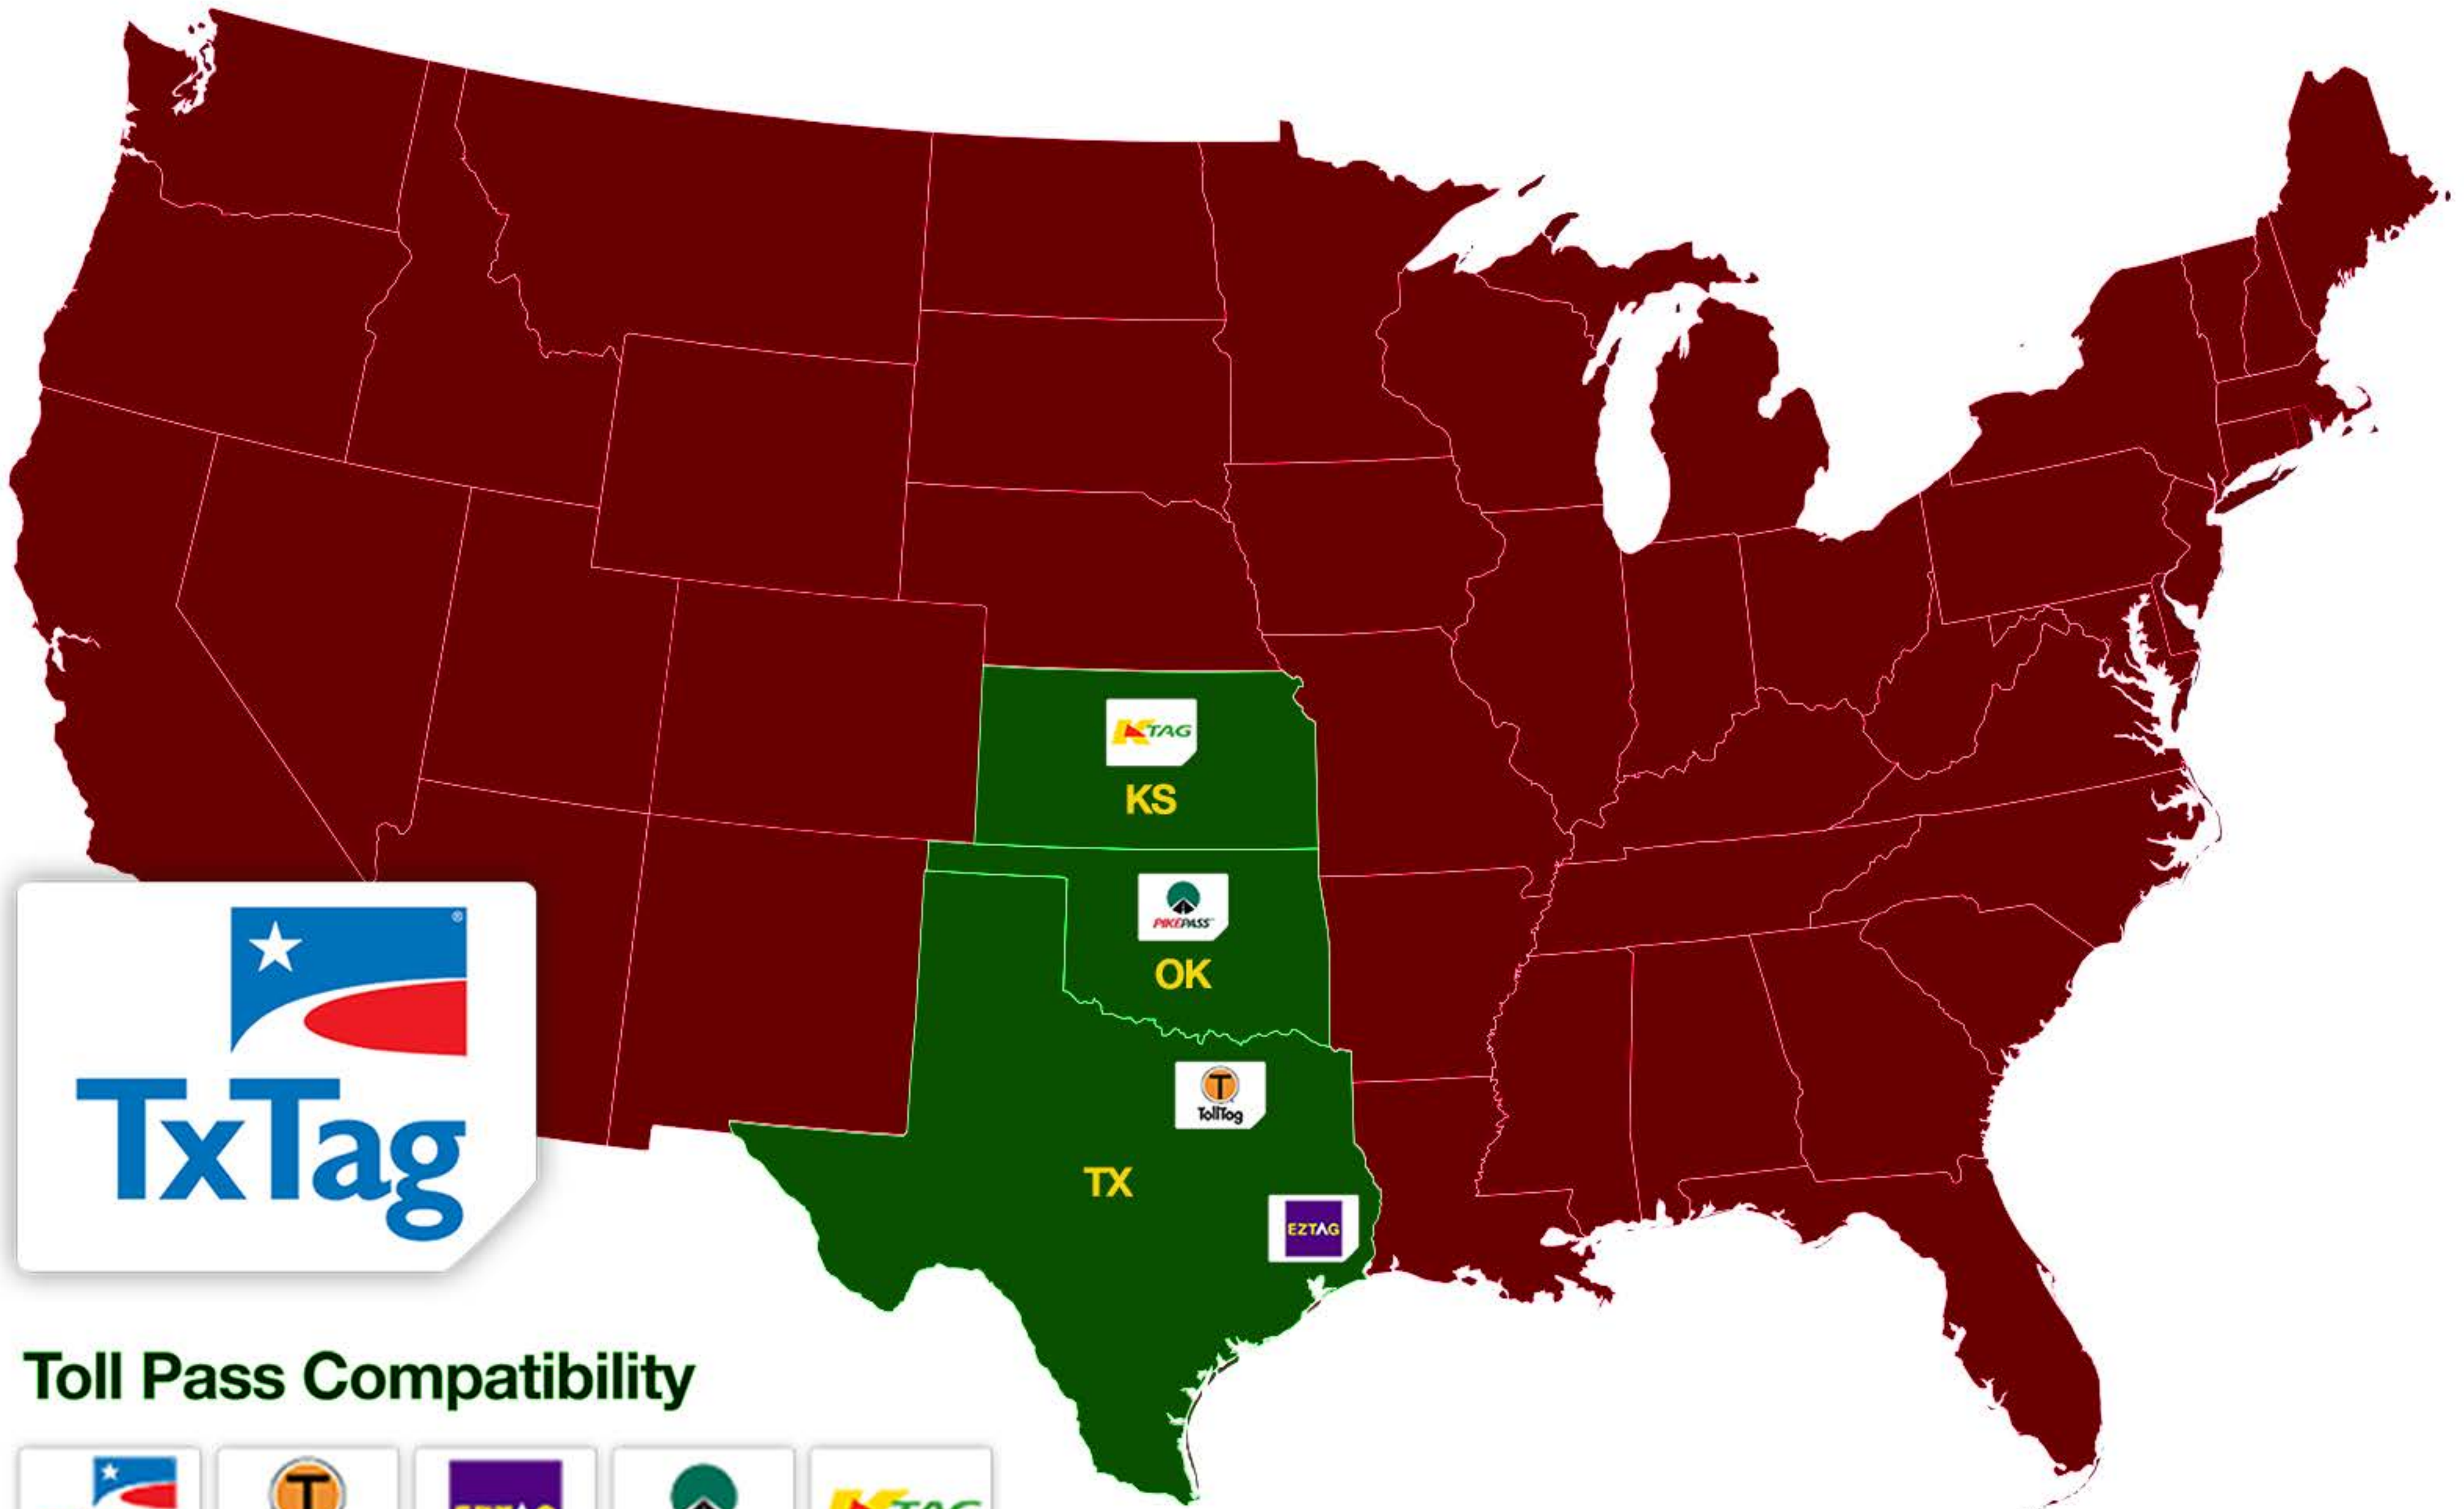

Toll Pass Compatibility

In Florida, E-ZPass is only compatible on roads in the Orlando-metro area.

Toll Pass Compatibility

In Florida, SunPass is issued by the Florida Dept. of Transportation. E-Pass & E-Pass Xtra are issued by the Central Florida Expressway Authority. LeeWay is issued by Lee County, Florida.

Toll Pass Compatibility

In Texas, TxTag is issued by the Texas Dept. of Transportation.
TollTag is issued by the North Texas Tollway Authority in the Dallas-Ft. Worth Area.
EZTag is issued by the Harris County Toll Road Authority in Houston.