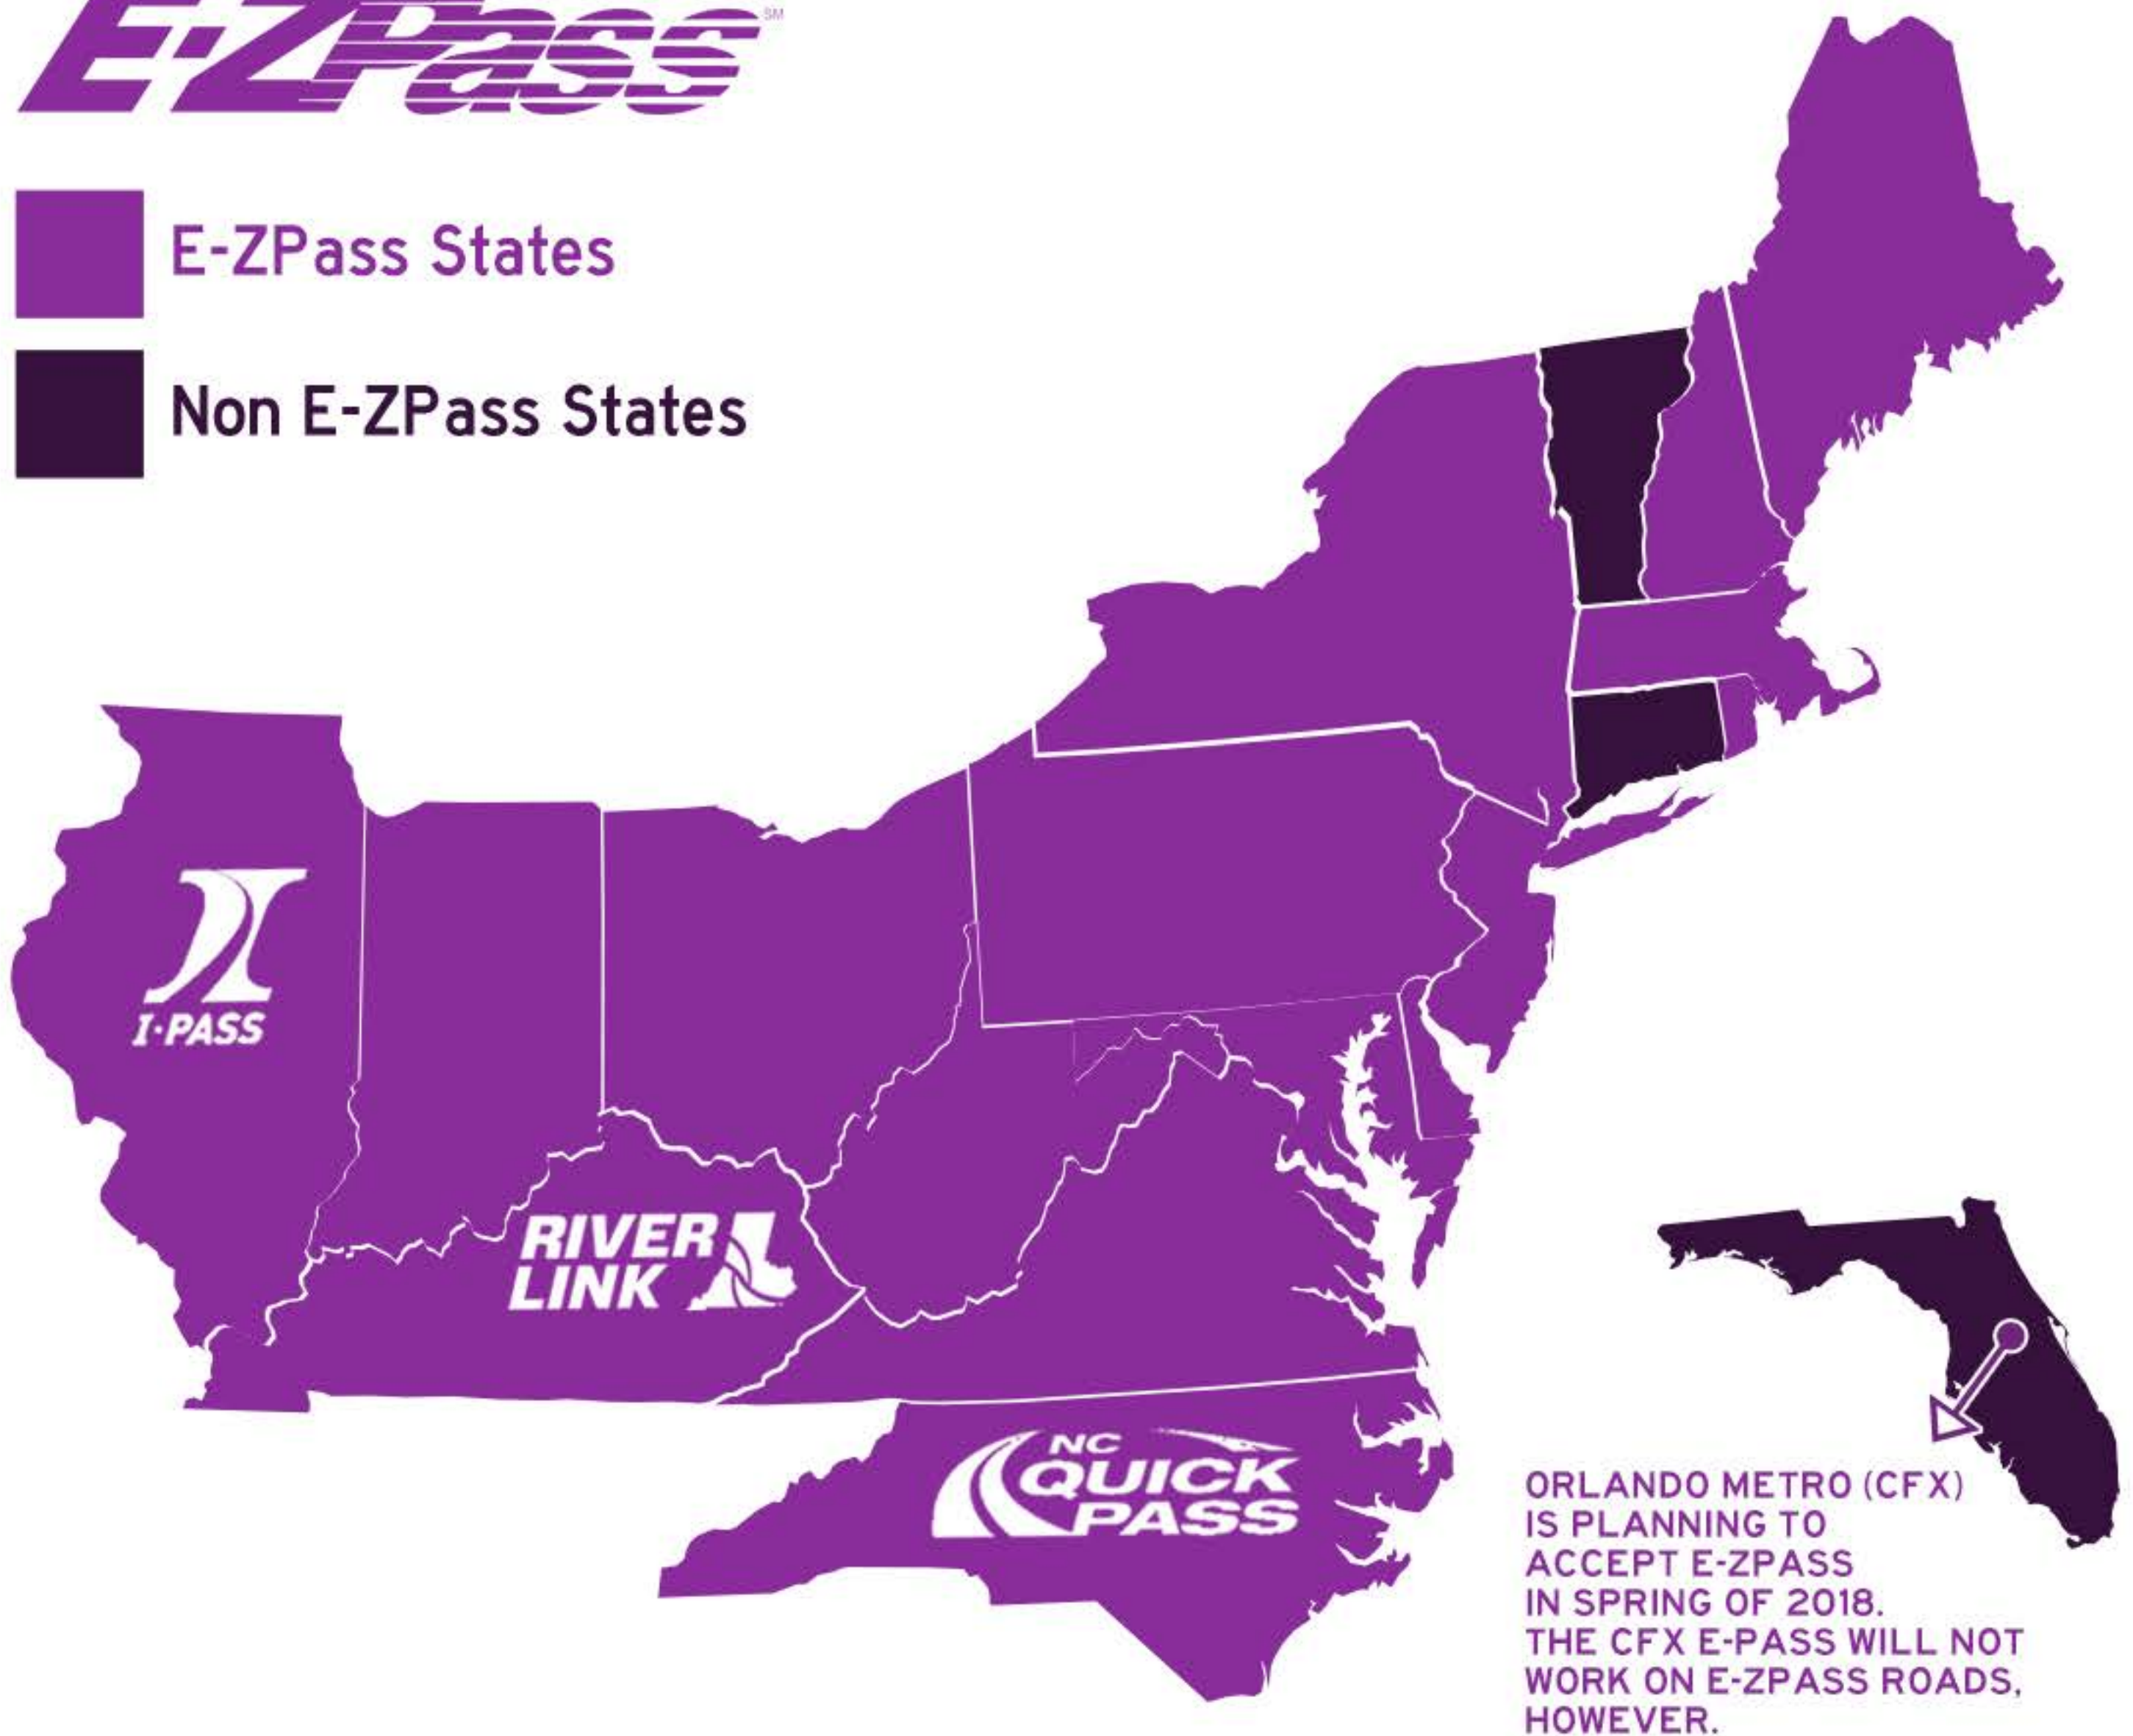

-  E-ZPass States
-  Non E-ZPass States

NON E-ZPASS NETWORKS

-  SunPass & Compatible States
-  Not SunPass Compatible

TurnpikeInfo.com graphic.
© Turnpike Information Company
Fort Lauderdale, Florida USA

The term, "toll pass", is a generic reference for any number of state or regional agency-issued toll transponders.